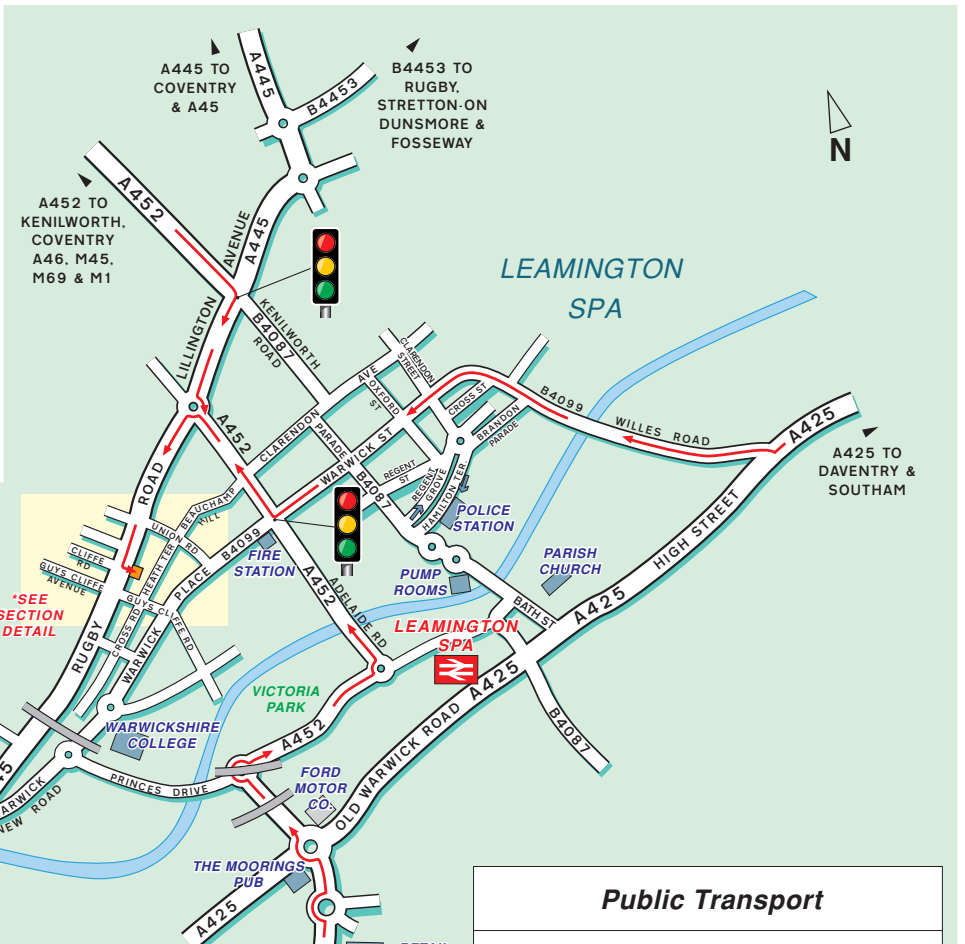

## Section Detail

### Public Transport

- By Rail,**  
Leamington Spa station.  
Approximately a 15 minute walk.
- By Bus,**  
Take route 66 which is operated  
by Stagecoach.
- By Air,**  
Birmingham International Airport.  
Approximately 30 minutes drive.